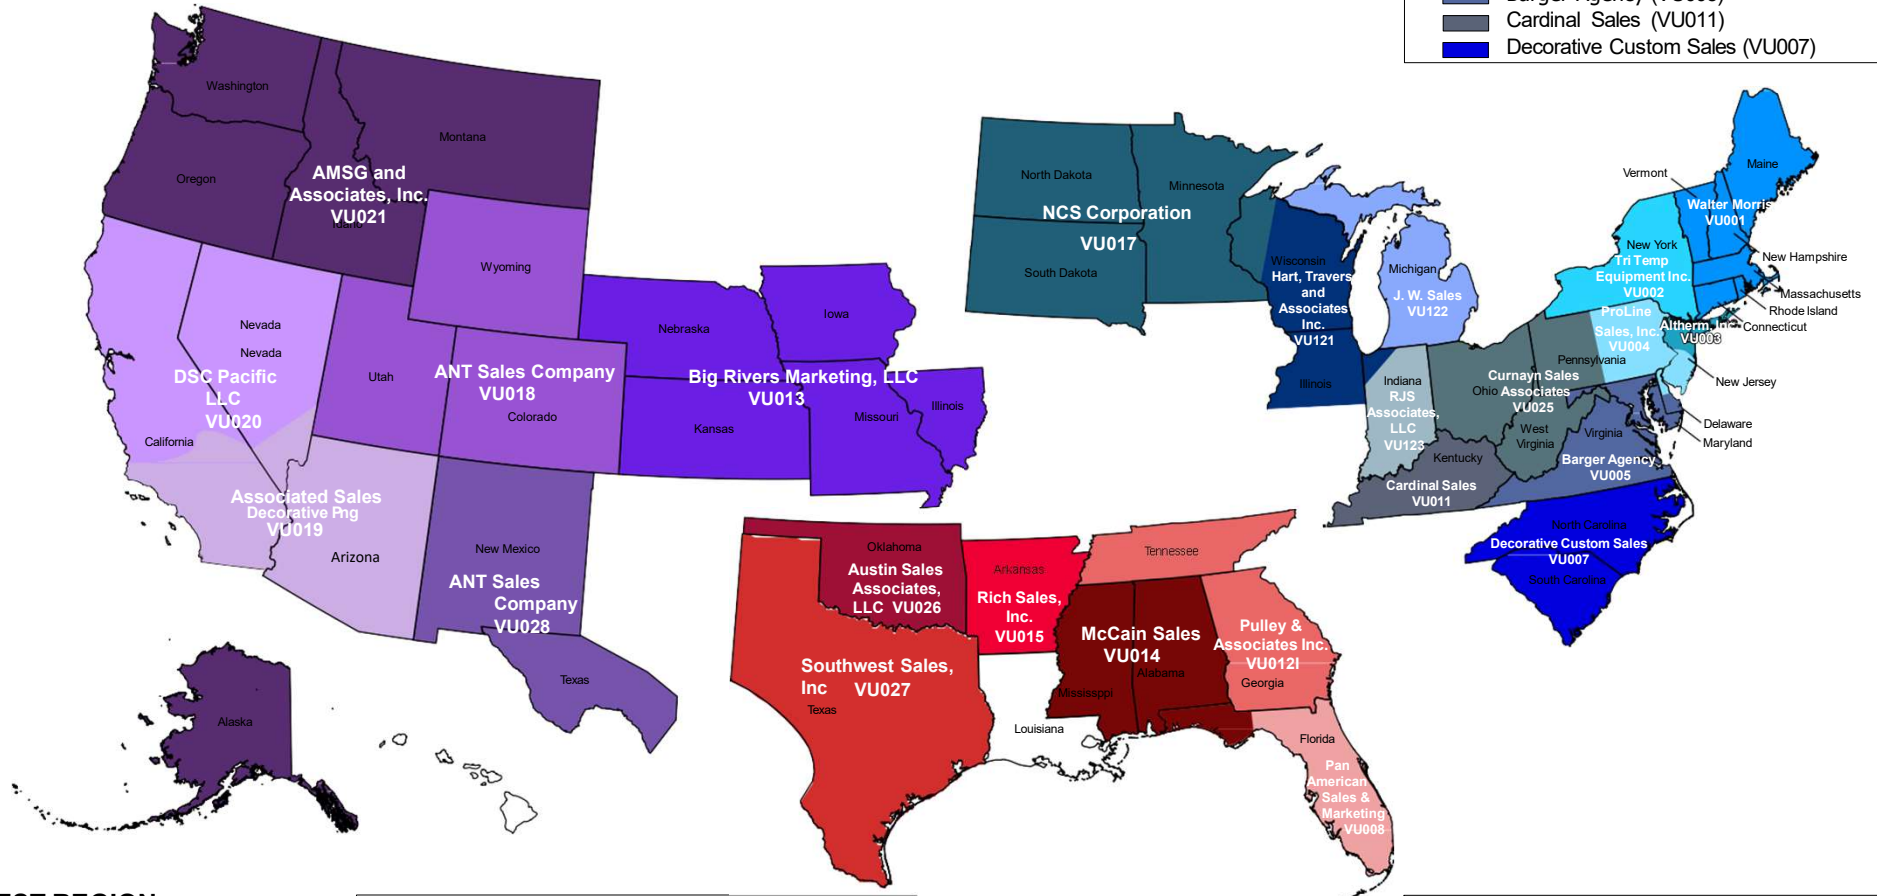

NATIONAL

Tim Ahearn
National Account Manager
tim.ahearn@blanco.com

Alison Dolaway
e-Commerce Channel Manager
alison.dolaway@blanco.com

EAST REGION

Brian Nagle
East Region Sales Manager
brian.nagle@blanco.com

Wendi Zimmerman
Showroom Manager
wendi.zimmerman@blanco.com

EAST REGION LEGEND

- Walter Morris (VU001)
- Tri Temp Equipment Inc. (VU002)
- Altherm, Inc. (VU003)
- ProLine Sales, Inc. (VU004)
- NCS Corporation (Water Design) (VU017)
- Hart, Travers and Associates Inc. (VU121)
- J. W. Sales (VU122)
- RJS Associates, LLC (VU123)
- Cumayn Sales Associates (VU025)
- Barger Agency (VU005)
- Cardinal Sales (VU011)
- Decorative Custom Sales (VU007)

WEST REGION

Pamela Hammersly
West Region Sales Manager
pamela.hammersly@blanco.com

Arianna Lejbman
Business Development Manager
arianna.lejbman@blanco.com

WEST REGION

- Big Rivers Marketing, LLC (VU013)
- ANT Sales Company (VU018)
- ANT Sales Company (VU028)
- Associated Sales (VU019)
- DSC Pacific (VU020)
- AMSG & Associated (VU021)

SOUTH REGION

Eric Duhachek
South Region Sales Manager
eric.duhachek@blanco.com

Bailey Blossman
Showroom Manager
bailey.blossman@blanco.com

Michael Christie
Business Development Manager
michael.christie@blanco.com

SOUTH REGION LEGEND

- Pulley & Associates, Inc. (VU012)
- McCain Sales (VU014)
- Pan American Sales & Marketing (VU008)
- Rich Sales, Inc. (VU015)
- Austin Sales Associates, LLC (VU026)
- Southwest Sales, Inc (VU027)
- Louisiana (BLANCO Direct)