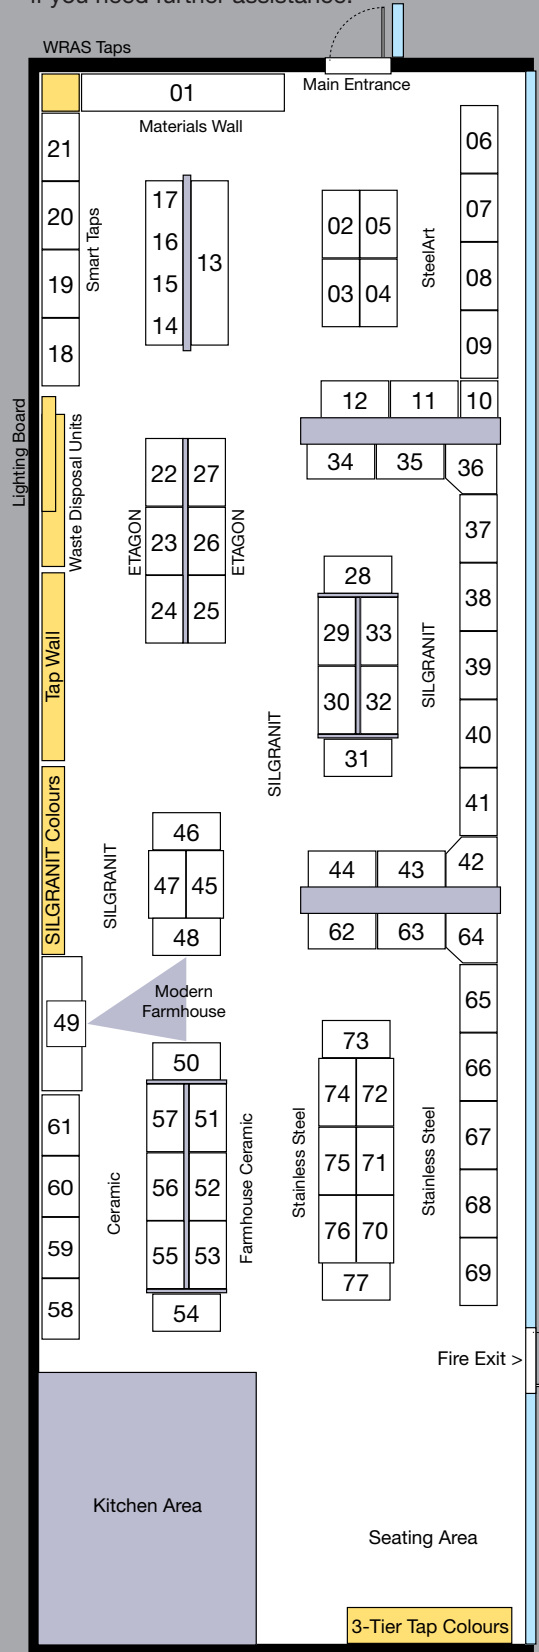

Welcome to the BLANCO UK showroom, host to a wide selection of our range. Displays are numbered and labelled and refer back to this guide. Please be aware that displays 18 to 21 are working taps and number 19 in a working boiling water tap, so please be careful.

Contact the reception team on 01923 635200 if you need further assistance.