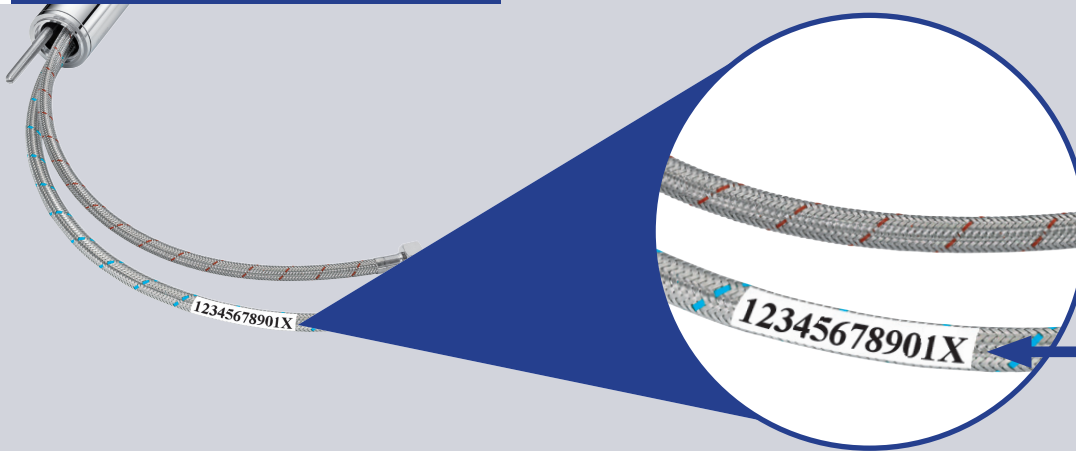

Mixer taps

Labeling at the cold water hose

Please enter the **complete** item code!

- **Digit 1-6:** BLANCO item number
- **Digit 7:** Manufacturing quarter
- **Digit 8-9:** Manufacturing year
- **Digit 10-11:** Index of changes
- **Letter:** Color change