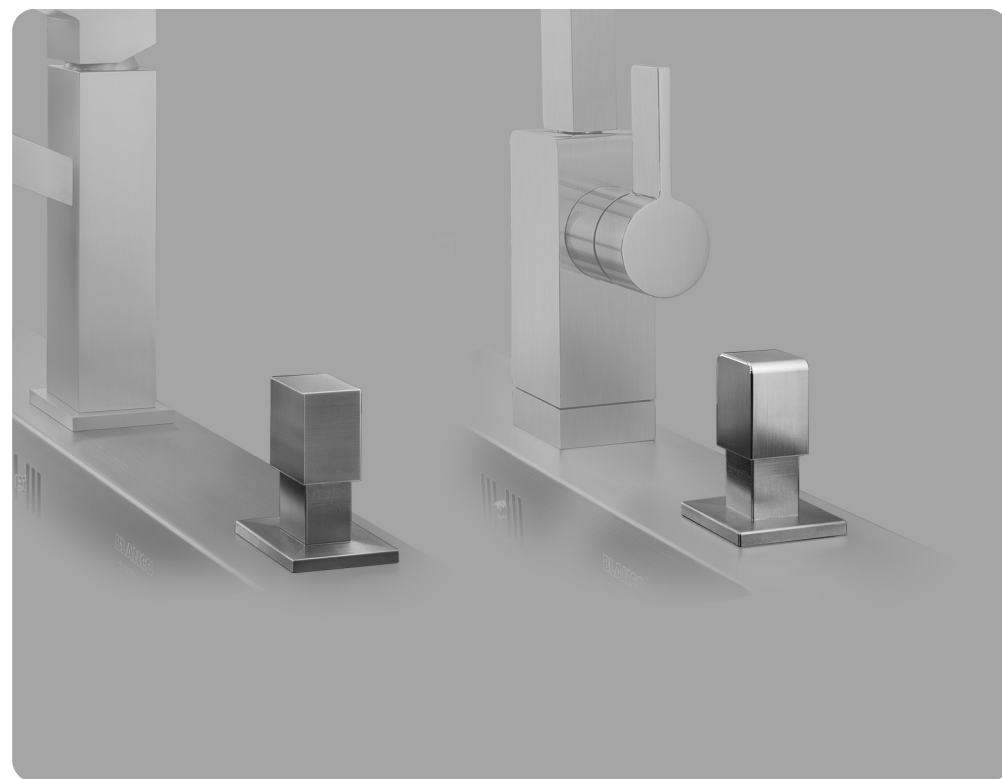

BLANCOQUADRIS BLANCOLEVOS

BLANCO

BLANCO GmbH + Co KG
Technischer Kundendienst
Tel.: +49 7045 44-81 419
info@blanco.de · www.blanco.com

222 485 10/2007