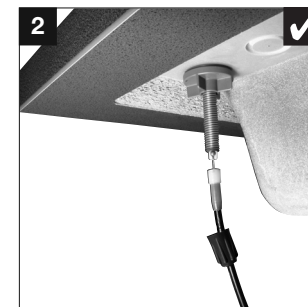

**1**

(chrome) Art.-No. 116 978	(stainless steel satin polish) Art.-No. 116 979
(stainless steel brushed finish) Art.-No. 116 980	(stainless steel brushed finish) Art.-No. 116 980

**2**

(chrome) Art.-No. 116 981	(stainless steel satin polish) Art.-No. 116 982
(stainless steel brushed finish) Art.-No. 116 983	(stainless steel brushed finish) Art.-No. 116 983