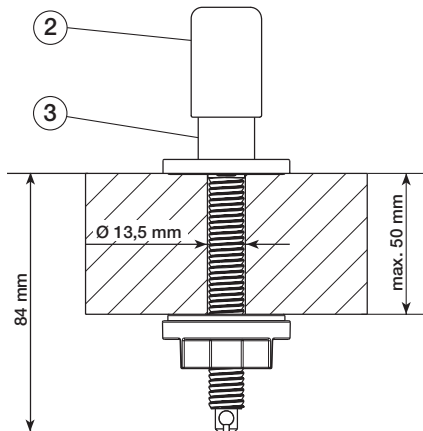

BLANCOLEVOS