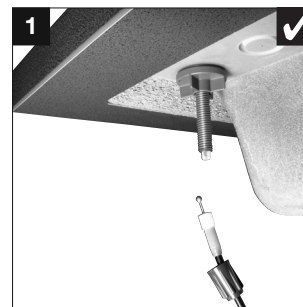

**1**

(chrome) Art.-No. 116 978	(stainless steel satin polish) Art.-No. 116 979
(stainless steel brushed finish) Art.-No. 116 980	(stainless steel brushed finish) Art.-No. 116 980

**2**

(chrome) Art.-No. 116 981	(stainless steel satin polish) Art.-No. 116 982
(stainless steel brushed finish) Art.-No. 116 983	(stainless steel brushed finish) Art.-No. 116 983