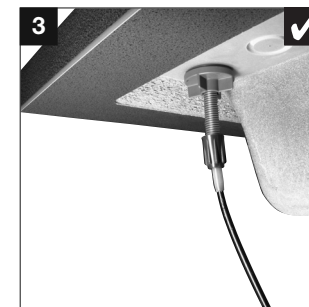

**1**

(chrome) Art.-No. 116 978	(stainless steel satin polish) Art.-No. 116 979
(stainless steel brushed finish) Art.-No. 116 980	(stainless steel brushed finish) Art.-No. 116 980

**2**

(chrome) Art.-No. 116 981	(stainless steel satin polish) Art.-No. 116 982
(stainless steel brushed finish) Art.-No. 116 983	(stainless steel brushed finish) Art.-No. 116 983