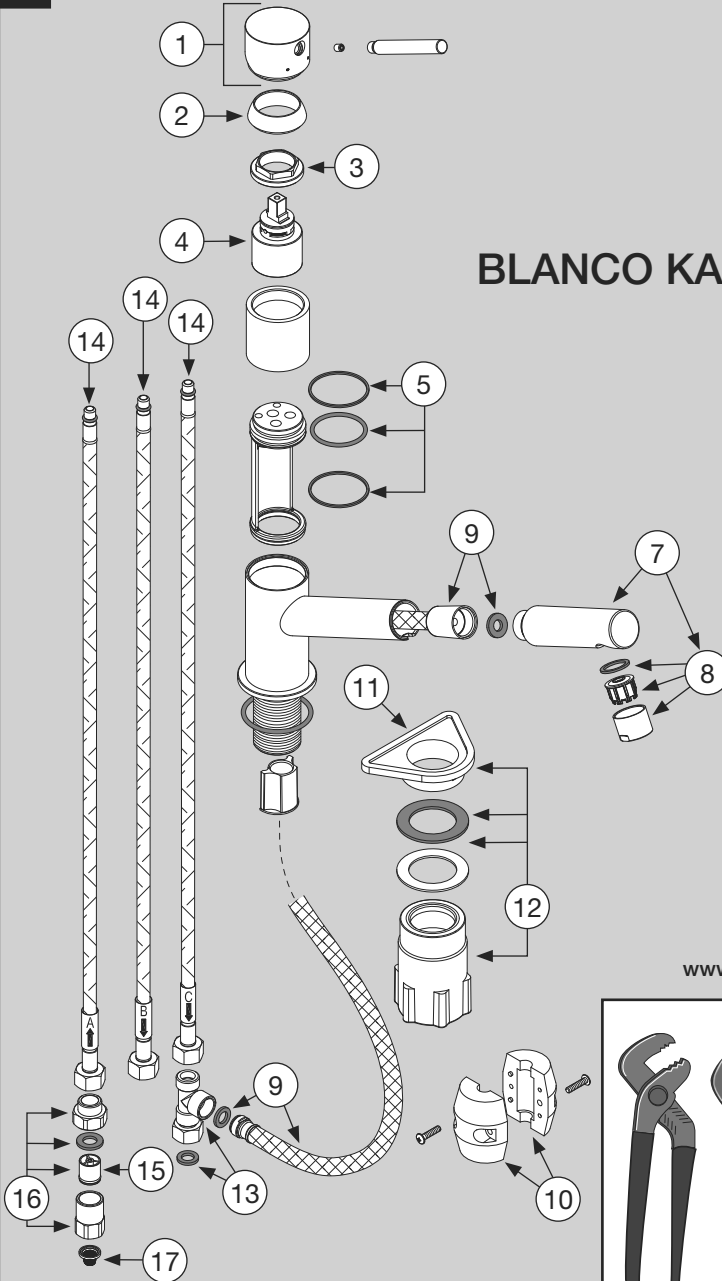

BLANCO

BLANCO KANO-S ND

✓
≤ 70°C
≤ 158°F

✓
≤ 10 bar
≤ 145 psi

✓

✓

BLANCO KANO-S ND

www.blanco.com/sos

1x 13 mm
1x 19 mm
1x 22 mm