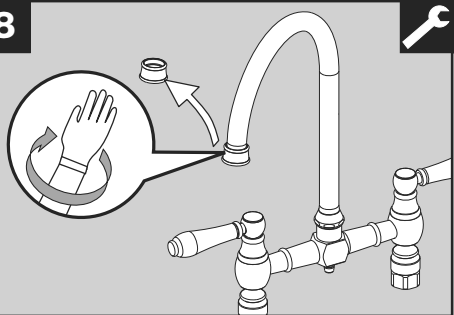

BLANCO

BLANCO VICUS Bridge Twin Lever

1

i

BLANCO VICUS Bridge Twin Lever

www.blanco.com/sos

not supplied

1x 30 mm

6a

G 1/2"

not supplied

6b

G 1/2"

not supplied

7

8