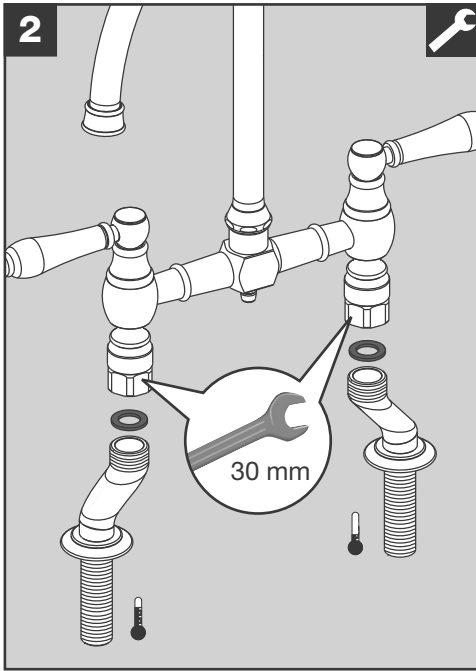

BLANCO

BLANCO VICUS Bridge Twin Lever

1

i

BLANCO VICUS Bridge Twin Lever

www.blanco.com/sos

not supplied

1x 30 mm

6a

G 1/2"

not supplied

6b

G 1/2"

not supplied

7

8