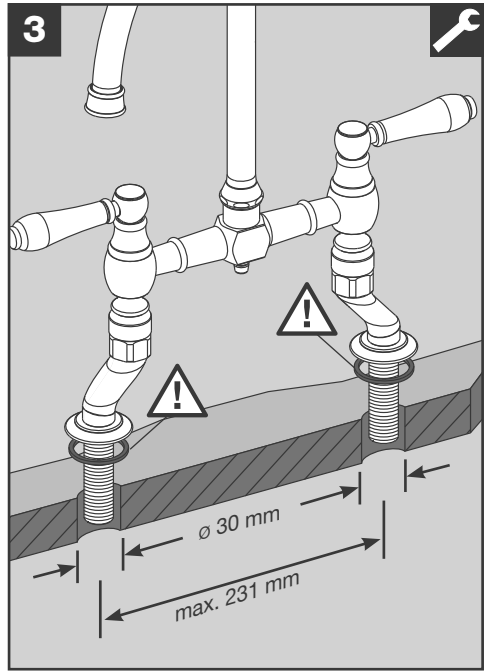

BLANCO

BLANCO VICUS Bridge Twin Lever

1

i

BLANCO VICUS Bridge Twin Lever

www.blanco.com/sos

not supplied

1x 30 mm

6a

G 1/2"

not supplied

6b

G 1/2"

not supplied

7

8