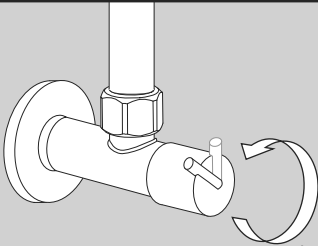

BLANCO

BLANCO VICUS Bridge Twin Lever

1

i

BLANCO VICUS Bridge Twin Lever

www.blanco.com/sos

not supplied

1x 30 mm

6a

G 1/2"

not supplied

6b

G 1/2"

not supplied

7

8