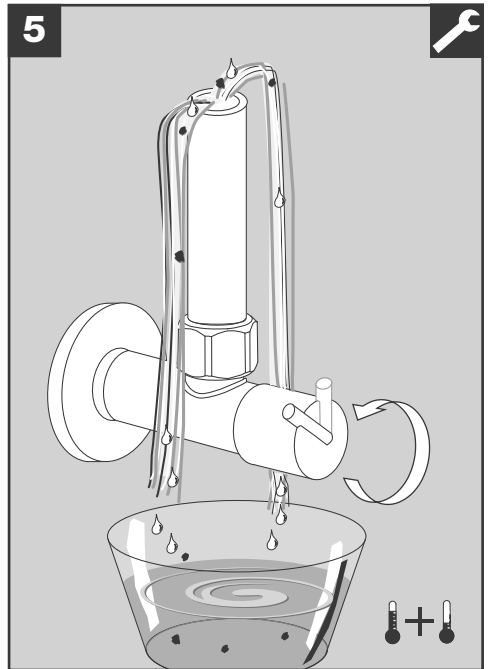

BLANCO

BLANCO VICUS Bridge Twin Lever

1

i

BLANCO VICUS Bridge Twin Lever

www.blanco.com/sos

not supplied

1x 30 mm