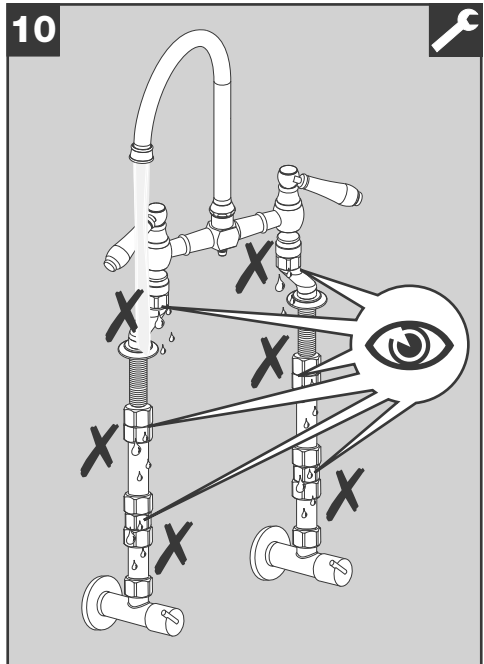

BLANCO

BLANCO VICUS Bridge Twin Lever

1

i

BLANCO VICUS Bridge Twin Lever

www.blanco.com/sos

not supplied

1x 30 mm

6a

G 1/2"

not supplied

6b

G 1/2"

not supplied

7

8