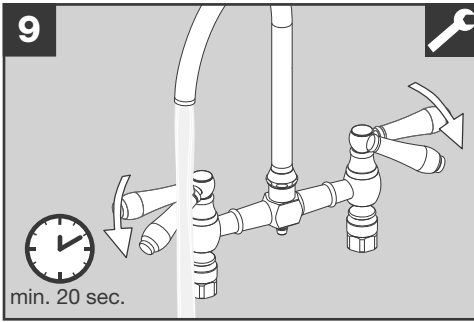

BLANCO

BLANCO VICUS Bridge Twin Lever

1

i

BLANCO VICUS Bridge Twin Lever

www.blanco.com/sos

not supplied

1x 30 mm

6a

G 1/2"

not supplied

6b

G 1/2"

not supplied

7

8