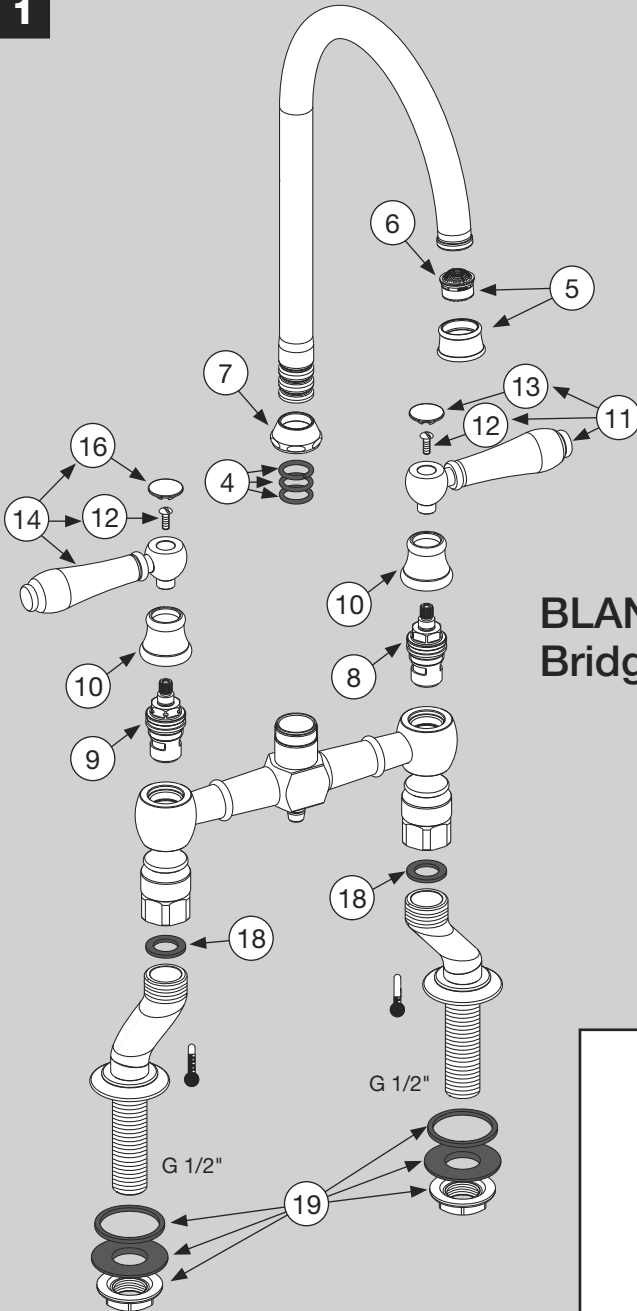

BLANCO

BLANCO VICUS Bridge Twin Lever

1

i

BLANCO VICUS Bridge Twin Lever

www.blanco.com/sos

not supplied

1x 30 mm

6a

G 1/2"

not supplied

6b

G 1/2"

not supplied

7

8