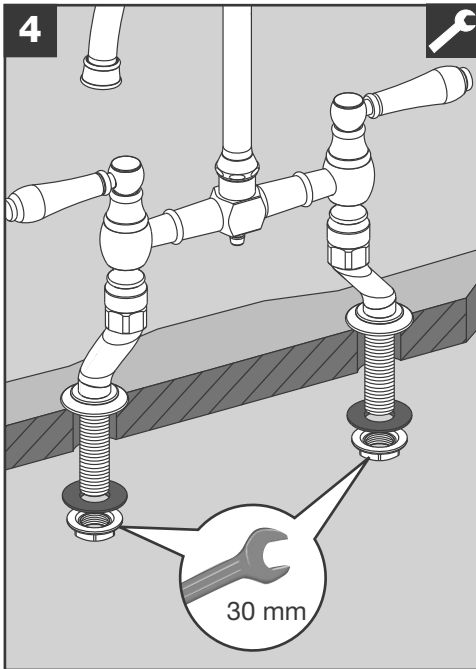

BLANCO

BLANCO VICUS Bridge Twin Lever

1

i

BLANCO VICUS Bridge Twin Lever

www.blanco.com/sos

not supplied

1x 30 mm

6a

G 1/2"

not supplied

6b

G 1/2"

not supplied

7

8